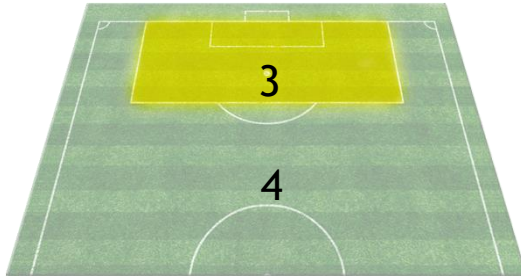

SHOTS MAP

South Africa

Namibia

1st HALF

SHOTS

0	Goals	0
2	Save GK	0
0	Woodwork	0
4	Off Target	4
1	Blocked	1

2nd Half

SHOTS