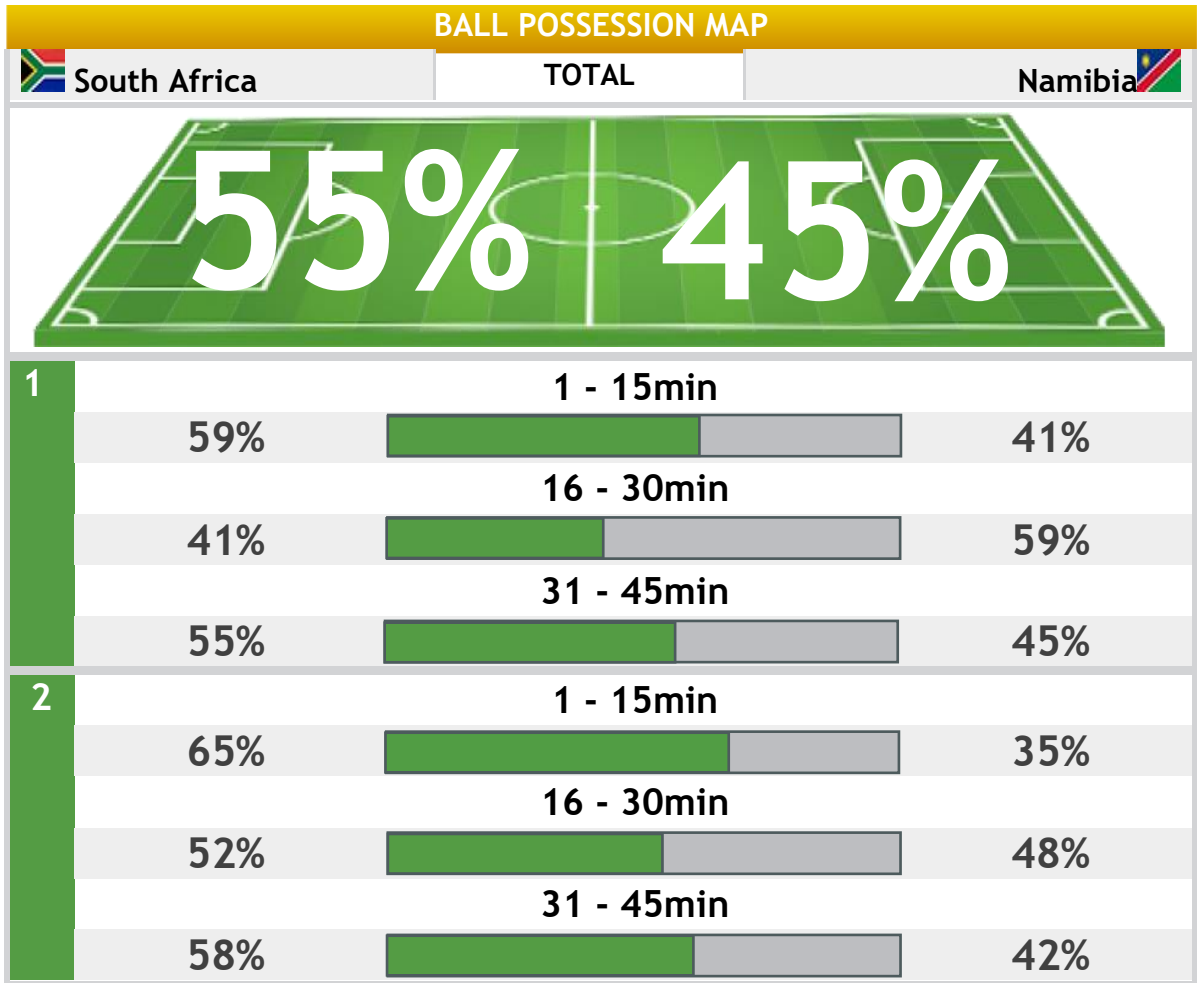

TERRITORIAL POSITION TEAM HEAT MAP

South Africa

Namibia

TOTAL

BALL POSSESSION HEAT MAP

South Africa

Namibia

TOTAL